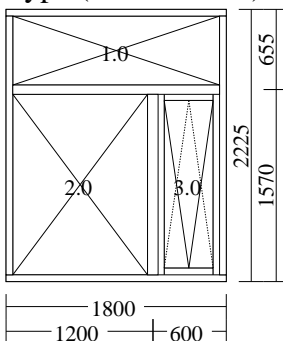

Overall thermal transmittance of unit:  $U_w \pm 0,05 \text{ W/m}^2\text{K}$

**Position : 3**

A-3

Type (outside view).

**Pieces: 1**

Measures: **1700 x 1325**

- 1 Fixed light
- 2 Top Swing with espagnolette

External bottom bead coloured aluminium

Overall thermal transmittance of unit:  $U_w \pm 1,05 \text{ W/m}^2\text{K}$

**Position : 4**

A-4

Type (outside view).

**Pieces: 4**

Measures: **1900 x 1525**

- 1 Fixed light
- 2 Fixed light
- 3 Top Swing with espagnolette

W/Groove for window board & frame ext. 3 sides

External bottom bead coloured aluminium

Overall thermal transmittance of unit:  $U_w \pm 1,08 \text{ W/m}^2\text{K}$

**Position : 5**

A-1/2

Type (outside view).

**Pieces: 9**

Measures: **1800 x 2225**

- 1 Fixed light
- 2 Fixed light
- 3 Top Swing with espagnolette

Colour:RAL 9010 pure white

Sach colour:RAL 9010 pure white

3k4Plth.Fut.+4+4Plth.Fut.-16Ar/18Ar (1.0; 2.0)