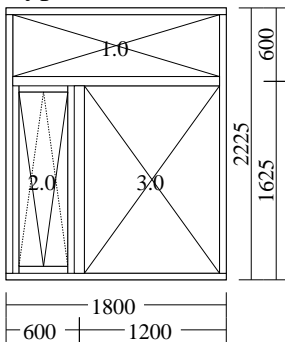

Date : 14.10.2010

**Price offer No 2594210.v1**  
**"Element 3x135"**

---

**Position : 1**

A-1

Type (outside view).

**Pieces: 6**

Measures: **1800 x 2225**

Overall thermal transmittance of unit:  $U_w \pm 0,05 \text{ W/m}^2\text{K}$

**Position : 3**

A-3

Type (outside view).

**Pieces: 1**

Measures: **1700 x 1325**

- 1 Fixed light
- 2 Top Swing with espagnolette

External bottom bead coloured aluminium

Overall thermal transmittance of unit:  $U_w \pm 1,05 \text{ W/m}^2\text{K}$

**Position : 4**

A-4

Type (outside view).

**Pieces: 4**

Measures: **1900 x 1525**

- 1 Fixed light
- 2 Fixed light
- 3 Top Swing with espagnolette