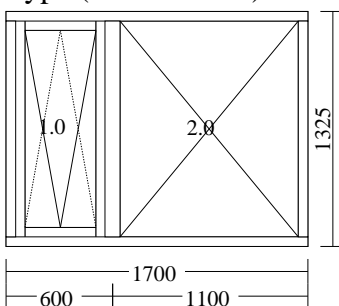

Date : 14.10.2010

**Price offer No 2594210.v1**  
**"Element 3x135"**

---

**Position : 1**

A-1

Type (outside view).

**Pieces: 6**

Measures: **1800 x 2225**

**Position : 2**

A-2

Type (outside view).

**Pieces: 4**

Measures: **1700 x 1325**

- 1 Top Swing with espagnolette
- 2 Fixed light

Colour:RAL 9010 pure white

Sach colour:RAL 9010 pure white

Overall thermal transmittance of unit:  $U_w \pm 0,05 \text{ W/m}^2\text{K}$

**Position : 3**

A-3

Type (outside view).

**Pieces: 1**

Measures: **1700 x 1325**

- 1 Fixed light
- 2 Top Swing with espagnolette

External bottom bead coloured aluminium

Overall thermal transmittance of unit:  $U_w \pm 1,05 \text{ W/m}^2\text{K}$

**Position : 4**

A-4

Type (outside view).

**Pieces: 4**

Measures: **1900 x 1525**

- 1 Fixed light
- 2 Fixed light
- 3 Top Swing with espagnolette