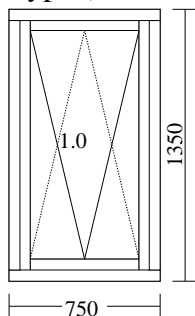

External bottom bead coloured aluminium

Overall thermal transmittance of unit:  $U_w \pm 1,05 \text{ W/m}^2\text{K}$

**Position : 4**

A-4

Type (outside view).

**Pieces: 4**

Measures: **1900 x 1525**

- 1 Fixed light
- 2 Fixed light
- 3 Top Swing with espagnolette

External bottom bead coloured aluminium

Overall thermal transmittance of unit:  $U_w \leq 1,14 \text{ W/m}^2\text{K}$

**Position : 8**

A-7

Type (outside view).

**Pieces: 5**

Measures: **1800 x 2225**

- 1 Fixed light
- 2 Fixed light
- 3 Top Swing with espagnolette

External bottom bead coloured aluminium

Overall thermal transmittance of unit:  $U_w \leq 1,08 \text{ W/m}^2\text{K}$

**Position : 9**

A-8

Type (outside view).

**Pieces: 5**

Measures: **750 x 1950**

- 1 Fixed light
- 2 Top Swing with espagnolette

External bottom bead coloured aluminium

Overall thermal transmittance of unit:  $U_w \leq 1,2 \text{ W/m}^2\text{K}$

**Position : 10**

A-9

Type (outside view).

**Pieces: 2**

Measures: **750 x 1350**

- 1 Top Swing with espagnolette