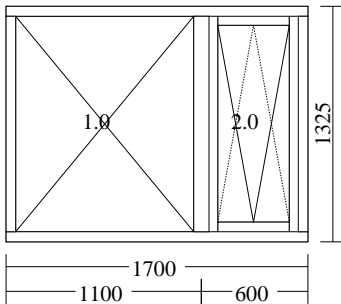

Date : 14.10.2010

**Price offer No 2594210.v1**  
**"Element 3x135"**

---

**Position : 1**

A-1

Type (outside view).

**Pieces: 6**

Measures: **1800 x 2225**

**Position : 2**

A-2

Type (outside view).

**Pieces: 4**

Measures: **1700 x 1325**

- 1 Top Swing with espagnolette
- 2 Fixed light

Colour:RAL 9010 pure white

Sach colour:RAL 9010 pure white

Overall thermal transmittance of unit:  $U_w \pm 0,05 \text{ W/m}^2\text{K}$

**Position : 3**

A-3

Type (outside view).

**Pieces: 1**

Measures: **1700 x 1325**

- 1 Fixed light
- 2 Top Swing with espagnolette

External bottom bead coloured aluminium

Overall thermal transmittance of unit:  $U_w \pm 1,05 \text{ W/m}^2\text{K}$

**Position : 4**

A-4

Type (outside view).

**Pieces: 4**

Measures: **1900 x 1525**

- 1 Fixed light
- 2 Fixed light
- 3 Top Swing with espagnolette