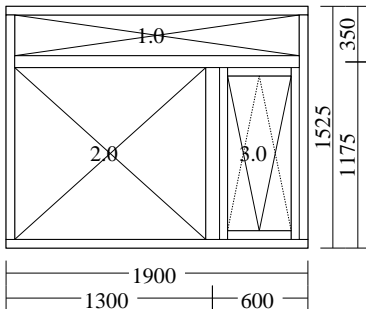

Overall thermal transmittance of unit:  $U_w \pm 0,05 \text{ W/m}^2\text{K}$

**Position : 3**

A-3

Type (outside view).

**Pieces: 1**

Measures: **1700 x 1325**

- 1 Fixed light
- 2 Top Swing with espagnolette

External bottom bead coloured aluminium

Overall thermal transmittance of unit:  $U_w \pm 1,05 \text{ W/m}^2\text{K}$

**Position : 4**

A-4

Type (outside view).

**Pieces: 4**

Measures: **1900 x 1525**

- 1 Fixed light
- 2 Fixed light
- 3 Top Swing with espagnolette