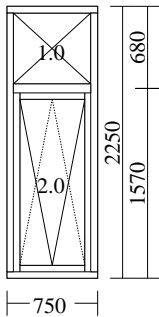

Overall thermal transmittance of unit:  $U_w \pm 0,05 \text{ W/m}^2\text{K}$

**Position : 3**

A-3

Type (outside view).

**Pieces: 1**

Measures: **1700 x 1325**

- 1 Fixed light
- 2 Top Swing with espagnolette

External bottom bead coloured aluminium

Overall thermal transmittance of unit:  $U_w \pm 1,05 \text{ W/m}^2\text{K}$

**Position : 4**

A-4

Type (outside view).

**Pieces: 4**

Measures: **1900 x 1525**

- 1 Fixed light
- 2 Fixed light
- 3 Top Swing with espagnolette

**Position : 6**

A-5

Type (outside view).

**Pieces: 3**

Measures: **750 x 2250**

- 1 Fixed light
- 2 Top Swing with espagnolette

Colour:RAL 9010 pure white

Sach colour:RAL 9010 pure white

Overall thermal transmittance of unit:  $U_w \leq 1,18 \text{ W/m}^2\text{K}$

**Position : 7**

A-6

Type (outside view).

**Pieces: 3**

Measures: **1900 x 725**

- 1 Top Swing with espagnolette
- 2 Fixed light