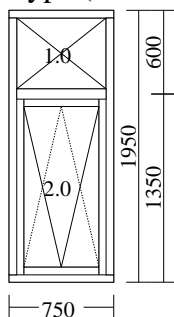

External bottom bead coloured aluminium

Overall thermal transmittance of unit:  $U_w \pm 1,05 \text{ W/m}^2\text{K}$

**Position : 4**

A-4

Type (outside view).

**Pieces: 4**

Measures: **1900 x 1525**

- 1 Fixed light
- 2 Fixed light
- 3 Top Swing with espagnolette

Overall thermal transmittance of unit:  $U_w \leq 1,18 \text{ W/m}^2\text{K}$

**Position : 7**

A-6

Type (outside view).

**Pieces: 3**

Measures: **1900 x 725**

- 1 Top Swing with espagnolette
- 2 Fixed light

External bottom bead coloured aluminium

Overall thermal transmittance of unit:  $U_w \leq 1,14 \text{ W/m}^2\text{K}$

**Position : 8**

A-7

Type (outside view).

**Pieces: 5**

Measures: **1800 x 2225**

- 1 Fixed light
- 2 Fixed light
- 3 Top Swing with espagnolette

External bottom bead coloured aluminium

Overall thermal transmittance of unit:  $U_w \leq 1,08 \text{ W/m}^2\text{K}$

**Position : 9**

A-8

Type (outside view).

**Pieces: 5**

Measures: **750 x 1950**

- 1 Fixed light
- 2 Top Swing with espagnolette