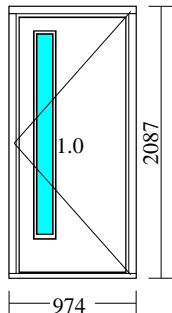

External bottom bead coloured aluminium

Overall thermal transmittance of unit:  $U_w \pm 1,05 \text{ W/m}^2\text{K}$

**Position : 4**

A-4

Type (outside view).

**Pieces: 4**

Measures: **1900 x 1525**

- 1 Fixed light
- 2 Fixed light
- 3 Top Swing with espagnolette

External bottom bead coloured aluminium

Overall thermal transmittance of unit:  $U_w \leq 1,08 \text{ W/m}^2\text{K}$

**Position : 9**

A-8

Type (outside view).

**Pieces: 5**

Measures: **750 x 1950**

- 1 Fixed light
- 2 Top Swing with espagnolette

(1.0) Terrace door, handle inside and outside+locking

(1.0) Inside Thumbturn, outside blind rose, satin chrome

(1.0) Hinges coloured

External bottom bead coloured aluminium

Overall thermal transmittance of unit:  $U_w \leq 0,95 \text{ W/m}^2\text{K}$

**Position : 12**

**Pieces: 3**

VU-1

Measures: **974 x 2087**

Type (outside view).

- 1 Entrance door with 3 point lock, Right Outwards
- Nähtav klaasimõõt 135x1605mm
- Colour:RAL 9010 pure white
- Sach colour:RAL 9010 pure white
- Kilpuks, 68mm, Chen-Chen spooniga, klaasiga; RAL 9010 pure white
- With oak threshold
- Groove for board frame ext. 3 sides
- (1.0) Hinges coloured
- (1.0) ASSA 602 cylinder with accessories,satin chrome
- (1.0) Handle Epok 1956, satin chrome
- Glass 2K4-4Pl.Ft-20Ar
- Overall thermal transmittance of unit:  $U_w \pm 1,04 \text{ W/m}^2\text{K}$