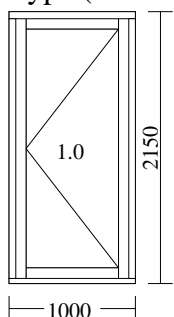

Position : 11

RU-1

Type (outside view).

Pieces: 12

Measures: **1000 x 2150**

1. 1 Paremale välja

Colour:RAL 9010 pure white

Sach colour:RAL 9010 pure white

3k4Plth.Fut.+4+4Plth.Fut.-12Ar/16Ar

(1.0) Fix 83 handle (inside and outside), satin chrome

With oak threshold

Groove for board frame ext. 3 sides

(1.0) With door brake Fix 150

(1.0) Terrace door, handle inside and outside+locking

(1.0) Inside Thumbturn, outside blind rose, satin chrome

(1.0) Hinges coloured

External bottom bead coloured aluminium

Overall thermal transmittance of unit: $U_w \leq 0,95 \text{ W/m}^2\text{K}$