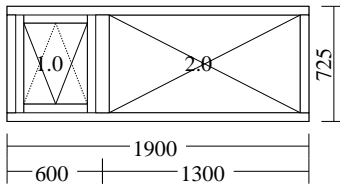

External bottom bead coloured aluminium

Overall thermal transmittance of unit:  $U_w \pm 1,05 \text{ W/m}^2\text{K}$

**Position : 4**

A-4

Type (outside view).

**Pieces: 4**

Measures: **1900 x 1525**

- 1 Fixed light
- 2 Fixed light
- 3 Top Swing with espagnolette

**Position : 6**

A-5

Type (outside view).

**Pieces: 3**

Measures: **750 x 2250**

- 1 Fixed light
- 2 Top Swing with espagnolette

Colour:RAL 9010 pure white

Sach colour:RAL 9010 pure white

Overall thermal transmittance of unit:  $U_w \leq 1,18 \text{ W/m}^2\text{K}$

**Position : 7**

A-6

Type (outside view).

**Pieces: 3**

Measures: **1900 x 725**

- 1 Top Swing with espagnolette
- 2 Fixed light