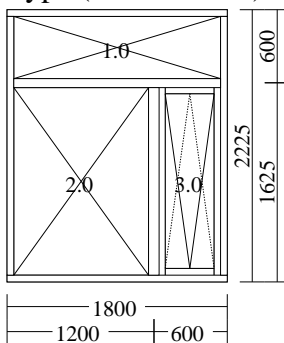

External bottom bead coloured aluminium

Overall thermal transmittance of unit:  $U_w \pm 1,05 \text{ W/m}^2\text{K}$

**Position : 4**

A-4

Type (outside view).

**Pieces: 4**

Measures: **1900 x 1525**

- 1 Fixed light
- 2 Fixed light
- 3 Top Swing with espagnolette

Overall thermal transmittance of unit:  $U_w \leq 1,18 \text{ W/m}^2\text{K}$

**Position : 7**

A-6

Type (outside view).

**Pieces: 3**

Measures: **1900 x 725**

- 1 Top Swing with espagnolette
- 2 Fixed light

External bottom bead coloured aluminium

Overall thermal transmittance of unit:  $U_w \leq 1,14 \text{ W/m}^2\text{K}$

**Position : 8**

A-7

Type (outside view).

**Pieces: 5**

Measures: **1800 x 2225**

- 1 Fixed light
- 2 Fixed light
- 3 Top Swing with espagnolette